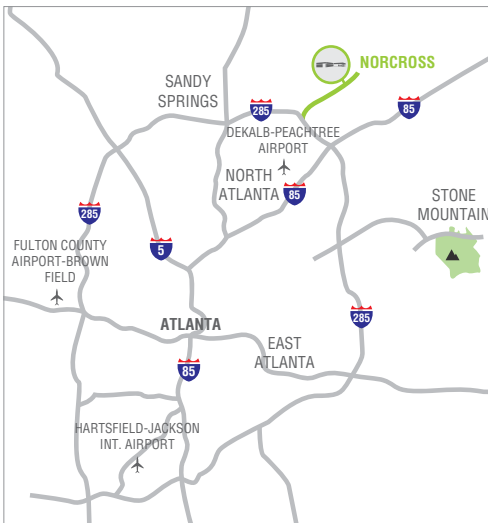

ZIRKONZAHN - HOW TO ARRIVE

USA | Atlanta | Norcross

Zirkonzahn USA Inc.
6577 Peachtree Industrial Blvd.
30092 Norcross, Georgia

The nearest airports

- TIP!** Hartsfield-Jackson International Airport 49 km
- Dekalb-Peachtree Airport 11 km
- Gwinnett County Briscoe Field 33 km
- Fulton County Airport-Brown Field 39 km

USA | Georgia | Norcross

Atlanta - Norcross

Norcross, Peachtree Industrial Boulevard